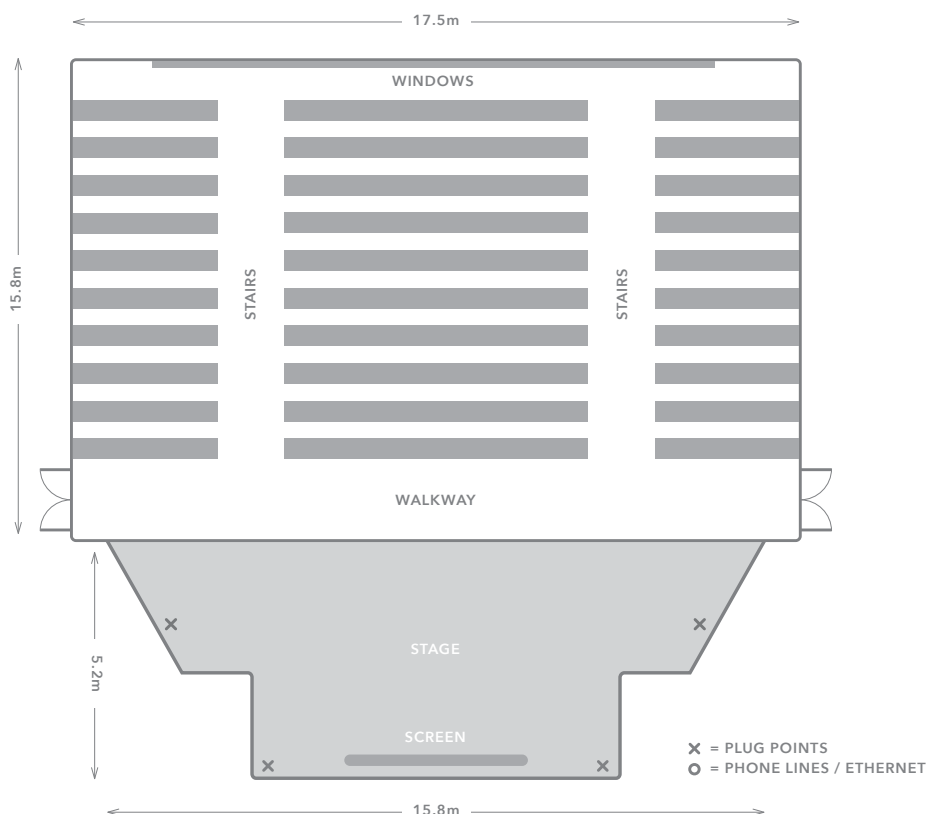

## Configuration / Capacity

**People Theatre**  
 300 people

## Facilities

**Lighting**  
 Windows

**Lighting**  
 Standard

**Climate Control**  
 No, natural

**Power supplies**

**Tables**  
 On request, limited to stage

**Chairs**  
 Fixed teared-step seating

## Size

**Dimensions**  
 17.5m x 15.8m

**Ceiling Height** (at lowest point)  
 3.6m